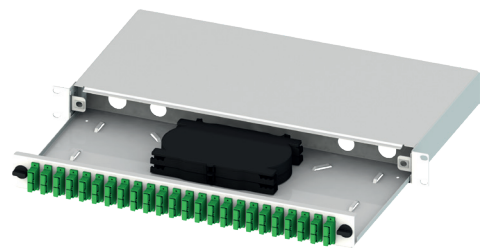

ECOSLIDE 1U

Product Family
Mechanical

Standarts
19"
1U

IP Rating
IP 10

H 44 mm
W 434 mm
D 223 mm

Color Options
Light Grey (RAL7035)
Black (RAL9005)

The Ecoslide 1RU sliding patch panel system in its basic form is supplied with the panels unloaded without adaptors ready for you to install the adaptor of your choice. The panel can also be pre-loaded complete with the required adaptor and simple splice management kit, or preloaded with pigtailed to meet your project needs. The tray is locked in place with two simple to operate via plastic quarter turn lock when fully extended the tray is designed to lower to 45°, or move the tray to the side and it will lock to lower only 10°. This provides the perfect working platform for simple installation or easy maintenance and access even after the panel is installed in the rack. This solution allows for easy access to the front patch cords as well as the splice trays and pigtailed after being pulled out. Standard panels are available empty for complete field configuration, half-loaded with adaptor plates for field termination and cable assembly installation, or stubbed with a factory-installed cable assembly of a user specified length.

Features

- ▶ 48 Fiber Capacity , SC - LC - ST fitted adapter panels
- ▶ Integrated 19" Mounting Brackets
- ▶ Rear cable entries
- ▶ Robust structure
- ▶ RAL9005 or RAL7035
- ▶ 19" Rack cabinet standart
- ▶ Cable Entry PG16 (2 pcs),
- ▶ Cable Entry PG13,5 (2 pcs)
- ▶ RoHS

Adapter Panels

	12 ST or 12 FC (D-hole) 1RU Front Plate	102005-CC.01/000000
	24 ST or 24 FC (D-hole) 1RU Front Plate	102005-CC.02/000000
	12 SC Simplex or 12 LC Duplex or 12 E2000 Simplex 1RU Front Plate	102005-CC.03/000000
	24 SC Simplex or 24 LC Duplex or 24 E2000 Simplex 1RU Front Plate	102005-CC.04/000000
	12 SC Duplex or 12 LC Quad Vertical 1RU Front Plate	102005-CC.05/000000
	24 SC Duplex or 24 LC Quad Vertical 1RU Front Plate	102005-CC.06/000000