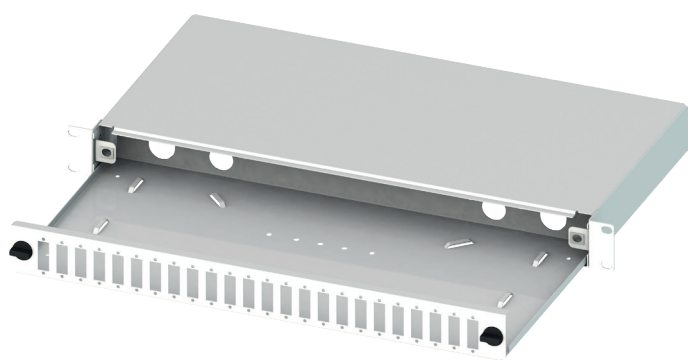

ECOSLIDE 1U

Product Family
Mechanical

Standarts
19"
1U

IP Rating
IP 10

H 44 mm
W 434 mm
D 223 mm

Color Options
Light Grey (RAL7035)
Black (RAL9005)

The Ecoslide 1RU sliding patch panel system in its basic form is supplied with the panels unloaded without adaptors ready for you to install the adaptor of your choice. The panel can also be pre-loaded complete with the required adaptor and simple splice management kit, or preloaded with pigtailed to meet your project needs. The tray is locked in place with two simple to operate via plastic quarter turn lock when fully extended the tray is designed to lower to 45°, or move the tray to the side and it will lock to lower only 10°. This provides the perfect working platform for simple installation or easy maintenance and access even after the panel is installed in the rack. This solution allows for easy access to the front patch cords as well as the splice trays and pigtailed after being pulled out. Standard panels are available empty for complete field configuration, half-loaded with adaptor plates for field termination and cable assembly installation, or stubbed with a factory-installed cable assembly of a user specified length.

Features

- ▶ 48 Fiber Capacity , SC - LC - ST fitted adapter panels
- ▶ Integrated 19" Mounting Brackets
- ▶ Rear cable entries
- ▶ Robust structure
- ▶ RAL9005 or RAL7035
- ▶ 19" Rack cabinet standart
- ▶ Cable Entry PG16 (2 pcs),
- ▶ Cable Entry PG13,5 (2 pcs)
- ▶ RoHS

Adapter Panels

	12 ST or 12 FC (D-hole) 1RU Front Plate	102005-CC.01/000000
	24 ST or 24 FC (D-hole) 1RU Front Plate	102005-CC.02/000000
	12 SC Simplex or 12 LC Duplex or 12 E2000 Simplex 1RU Front Plate	102005-CC.03/000000
	24 SC Simplex or 24 LC Duplex or 24 E2000 Simplex 1RU Front Plate	102005-CC.04/000000
	12 SC Duplex or 12 LC Quad Vertical 1RU Front Plate	102005-CC.05/000000
	24 SC Duplex or 24 LC Quad Vertical 1RU Front Plate	102005-CC.06/000000